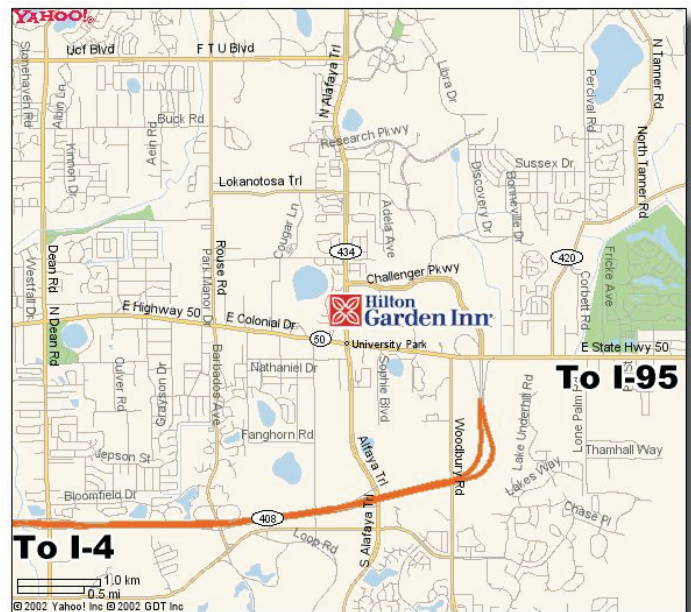

More Information:

Tony Awtrey (aawtre@mlinux.org)
(407) 999-9870 ext. 14